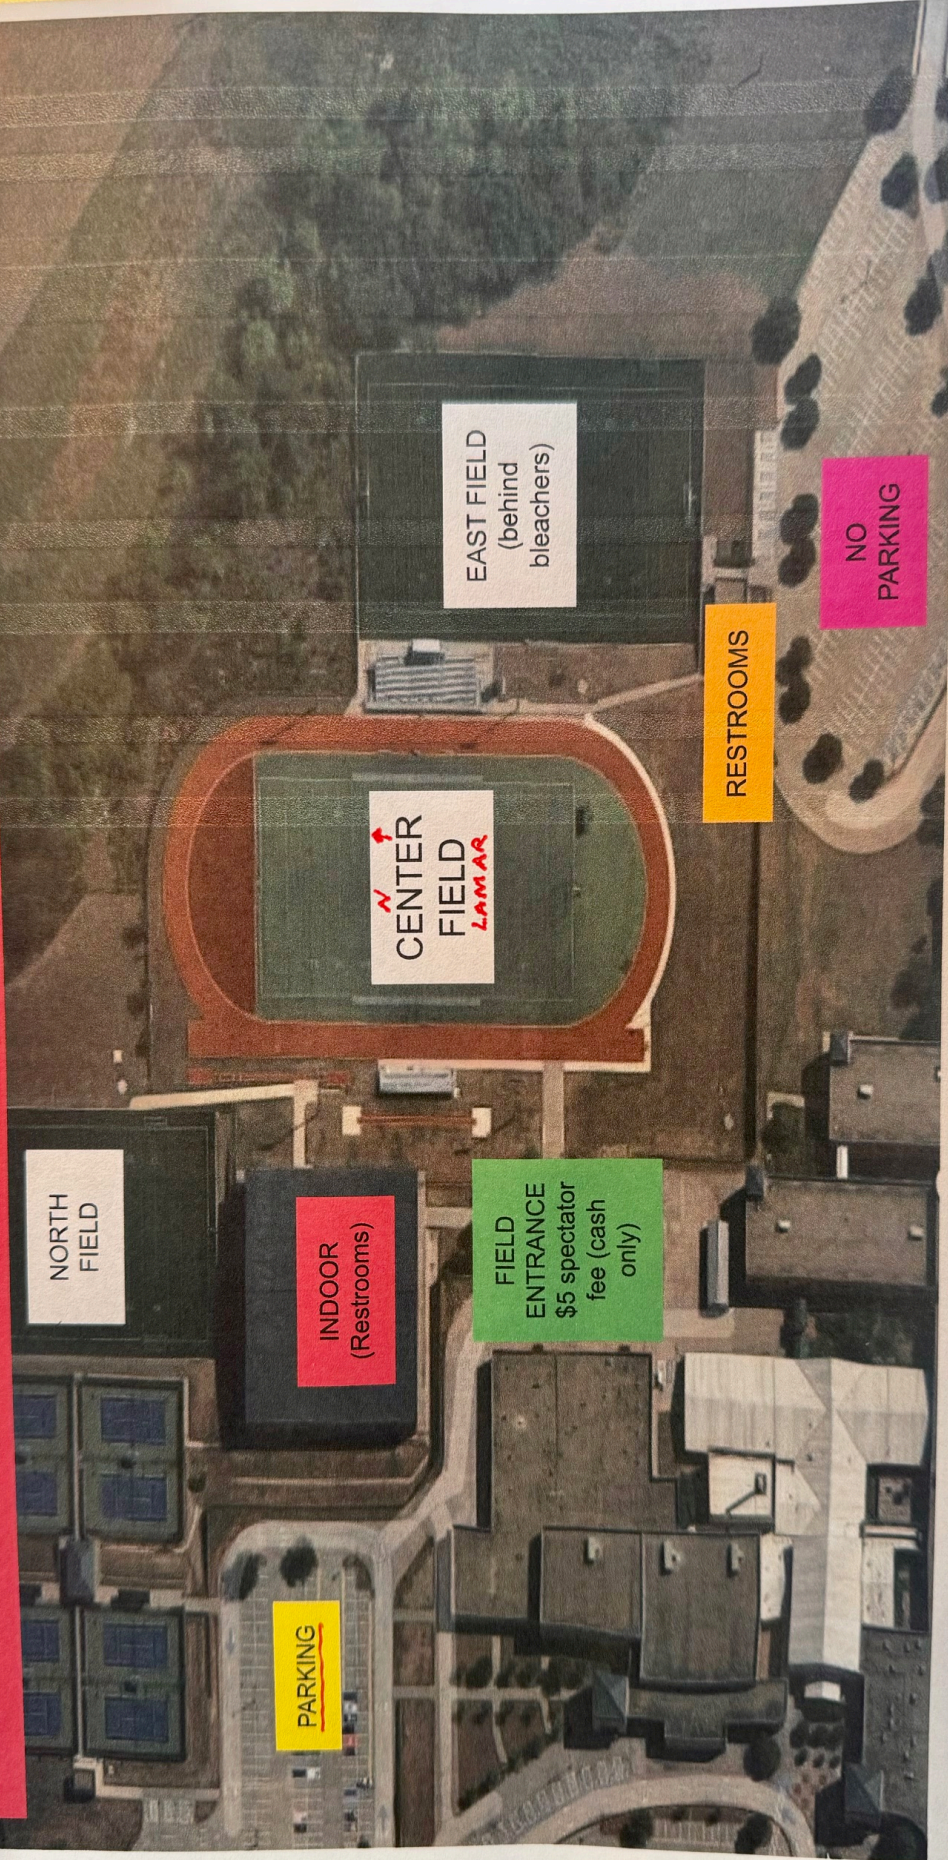

NORTHWEST HIGH SCHOOL MAP

NORTH FIELD

INDOOR (Restrooms)

FIELD ENTRANCE
\$5 spectator fee (cash only)

PARKING

CENTER FIELD
Lamar

EAST FIELD
(behind bleachers)

RESTROOMS

NO PARKING